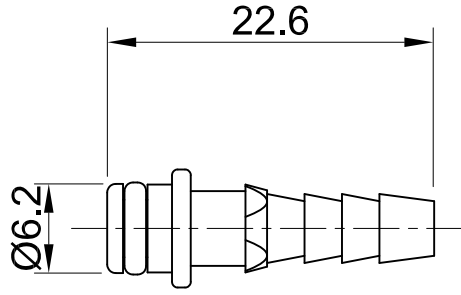

B

B

C

C

D

D

Tube fitting insert for tubing size ID 4 mm

 InKonn (Suzhou) Electric Technology Co.,Ltd.	 All Dimensions in mm Original Size DIN A4	Date 2022-5-5	Drawing No. TC6435888	Rev. A00	Scale 2:1
	Type Name CP-4-M/P	Part No. 10 38 000 7112	Created by Shuxu Huang	Checked by Yiyi Luo	Page 1/1